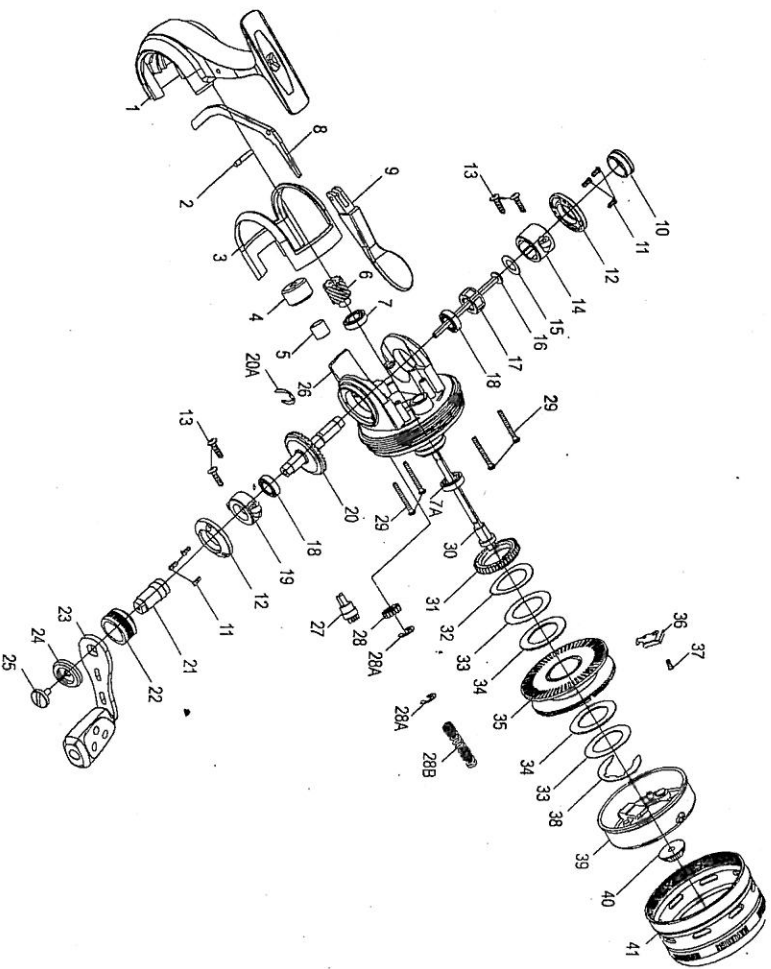

Abu Garcia
FOR LIFE™

abumatic®
276ui

Model 276ui

Bearings 2

Gear Ratio 3.6:1

Line Capacity 8 lb/110 yds

0.20mm/150M

Anti-Reverse IAR

10.1 Oz

287 Grams

ITEM NO.	PART DESCRIPTION	PART#
1	GRAPHITE FOOT	1143817
2	TRIGGER PIN	1143818
3	GEAR BOX COVER	1143819
4	DRAG KNOB	1143836
5	SPACING SLEEVE	1143820
6	PINION	1143771
7	PINION BALL BEARING (down)	1083870
7A	PINION BUSHING(up)	1143772
8	TRIGGER INSERT	1143821
9	TRIGGER	1143822
10	HANDLE COVER	1143774
11	HANDLE NUT SCREW*6	1143775
12	HANDLE NUT*2	1143776
13	BALL BEARING SCREW*4	1143777
14	CLUTCH BB SUPPORT	1143778

ITEM NO.	PART DESCRIPTION	PART#
15	CLUTCH BB WASHER	1101761
16	HANDLE SCREW	1101758
17	ONE WAY CLUTCH	1101763
18	MAIN GEAR BUSHING*2	1101765
19	BB SUPPORT	1143779
20	MAIN GEAR	1143780
20A	E-CLIP	1143890
21	HANDLE CONNECT SEAT	1143781
22	HANDLE SPACE	1143782
23	HANDLE	1143783
24	HANDLE PROTECTED COVER	1143784
25	HANDLE PROTECTED COVER SCREW	1143785
26	BODY	1143823
27	DRAG IDLER GEAR	1143824
28	DRAG GEAR	1143825

ITEM NO.	PART DESCRIPTION	PART#
28A	E-CLIP*2	1143891
28B	MAIN SHAFT SPRING	1143837
29	THUMB BUTTON SUPPORT SCREW*4	1143787
30	MAIN SHAFT	1143826
31	IDLER GEAR	1143827
32	DRAG SPRING WASHER	1143791
33	DRAG SQUARED WASHER*2	1143790
34	DRAG WASHER*2	1143791
35	SPOOL	1143889
36	SPOOL CLICK SPRING	1083871
37	SPOOL CLICK SPRING SCREW	1143794
38	SPOOL RING	1101783
39	ROTOR ASSY	1101742
40	ROTOR NUT	1083735
41	CONE ASSY	1083734